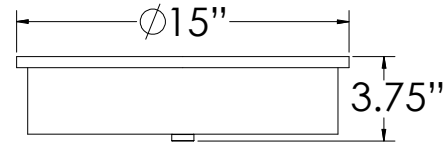

DAMP

Notes: (0) **90R** - cannot be combined with ES. (1) **BAC** - cannot be combined with FCL. (2) **BBI/BBS/BBC** - cannot be combined with ECW, EXT, or T24. (3) **BLD** - includes integral OCC sensor (do not combine with OCC option). Cannot be combined with DTR or T24. (4) **DTR** - cannot be combined with BLD or T24. (5) **ECW** - cannot be combined with BBI, BBC, or DTR. (6) **ES** - cannot be combined with 90R or T24. (7) **FCL** - cannot be combined with BAC or T24. (8) **OCC** - integral ON/OFF occupancy sensor. (9) **T24** - includes JA8 labeling and 90 CRI LEDs (do not combine with 90R option). Cannot be combined with BBI, BBC, BBS, BLD, DTR, ES, or FCL. (10) **BBS** - cannot be combined with BLD, ECW, EXT, OCC, or T24. (11) **PCH/PC4** - cannot be combined with BLD or OCC.
Add'l Notes: ***BBI/BBS/BBC** - standard BBI (and BBS) option has a minimum operating temperature of 10C/50F. BBC option has a minimum operating temperature of -20C/-4F. ****BLD** - integral OCC sensor with onboard control. 1: Motion is detected, illuminate to 100%. 2: Motion no longer detected, dim to 50% (factory default), 30%, 20% or 10%. 3: Remain in continuous dimmed state (factory default) or turn off after set period.

Specifications and dimensions subject to change without notice.

Consult your Brownlee Lighting representative for availability and ordering information.