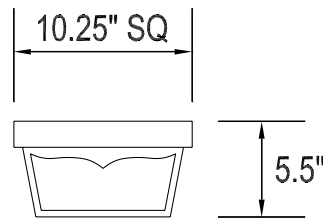

2020

STANDARD SPECIFICATIONS

FRAME

Injection molded, black polycarbonate frame designed to resist impact and cold weather. The frame is installed on the pan with hardware.

DIFFUSER

Translucent, UV stabilized 0.080" frosted acrylic panel assembly.

PAN

Formed, cold rolled steel design, with a zinc galvanized finish to resist corrosion.

ELECTRICAL

Quad CFL, 4-pin G24q Base 2700K lamp - 120-277V Electronic HPF Ballast
GU24 CFL, 2-prong Base 2700K lamp - 120V Electronic NPF Ballast

Brownlee Lighting does not recommend GU24 base lamps for 24 hour operation due to lamp manufacturer specifications.

Fluorescent fixtures utilizing an occupancy sensor should include a programmed start HPF ballast. Fluorescent lamps powered by instant start or rapid start ballasts, or GU24 base compact fluorescent lamps used in this application may result in severely shortened lamp life and/or ballast damage.

MOUNTING

Directly to j-box (by others). Mounting hardware included.

PROJECT:
MODEL #:
FIXTURE TYPE:

ORDERING INFORMATION

2020 - _____ - _____
Model   2.   3. (if required)

2. WATTAGE

13Q	1-13W Quad CFL, elec. HPF
213Q	2-13W Quad CFL, elec. HPF
18Q	1-18W Quad CFL, elec. HPF
218Q	2-18W Quad CFL, elec. HPF
26Q	1-26W Quad CFL, elec. HPF
13G	1-13W GU24 CFL, elec. NPF
213G	2-13W GU24 CFL, elec. NPF
18G	1-18W GU24 CFL, elec. NPF
218G	2-18W GU24 CFL, elec. NPF

3. AVAILABLE OPTIONS

BAC	Buy American Compliant
ES	ENERGY STAR® (26Q only)
T	Tamper Resistant Hardware and Tool

ACCESSORIES (field installed)

BBR¹	Remote Battery Backup (Q only)
BBRC¹	Remote Battery Backup, Cold Weather (Q only)

1) BBI & BBR options have an operating temperature of +32°F to +122°F. BBIC & BBRC options have an operating temperature of -4°F to +131°F. BBR & BBRC are field installed options available on all HPF fluorescent (CFL & T8) fixtures, except those with dimming ballasts. The maximum distance between the battery and the fixture is 10' for HPF ballasts.

Specifications and dimensions subject to change without notice.

Consult your Brownlee Lighting representative for availability and ordering information.