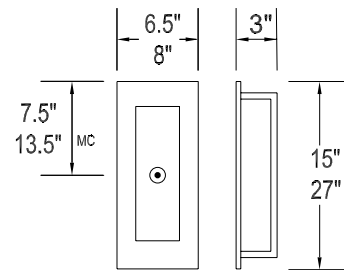

DAMP

ORDERING INFORMATION

1454 - Model - 2. - 3. - 4. - 5. - 6. - 7. (if required)

2. SIZE	3. FINISH	4. WATTAGE	5. DIFFUSER	6. COLOR TEMPERATURE
15 L: 15"	STANDARD	15 SIZE	STANDARD	35K 3500K standard color temperature
27 L: 27"	AB Antique Bronze	B06 6W B Series LED	WHA White Acrylic	27K 2700K color temperature
	AS Antique Silver	B12 12W B Series LED		30K 3000K color temperature
	BL Black		OPTIONAL	40K 4000K color temperature
	BZ Bronze	C09 9W C Series LED	BMB Bamboo	
	DB Desert Bronze	C17 16W C Series LED	BLU Blue	
	GM Gun Metal	C24 23W C Series LED	GYL Grey Linen	
	MB Metallic Bronze		LMG Lime Green	
	MG Metallic Gold	27 SIZE	LRD Light Red	
	NT Nickel Tone	C37 35W C Series LED	NAL Natural Linen	
	PL Platinum		ORN Orange	
	WH White		WBK Woven Black	
	CUSTOM		WHL White Linen	
	Provide color sample or RAL code to match			
			*NOTE: GDM, MAL, PER, ROW, & SAP have been discontinued from this model - contact factory for availability.	
				7. AVAILABLE OPTIONS
				90R⁰ 90 CRI (3000K only)
				BAC¹ Buy American Compliant
				DTR⁴ Triac (Line Voltage) Dimming (120V) (All except B06)
				ES⁶ ENERGY STAR® (Not available in 90 CRI)
				FCL⁷ French Canadian Labels
				T24⁹ Title 24 Compliant (B12 & C24 in 3000K only)

Notes: (0) 90R - cannot be combined with ES or T24 (1) BAC - cannot be combined with FCL (2) BBI/BBS/BBC - cannot be combined with DTR, ECW, EXT, or T24 (3) BLD - cannot be combined with DTR, OCC, or T24 (4) DTR - cannot be combined with BBI, BBC, BBS, BLD or T24 (5) ECW - cannot be combined with BBI, BBC, or DTR (6) ES - cannot be combined with 90R, FCL, or T24 (7) FCL - cannot be combined with BAC, ES, or T24 (8) OCC - cannot be combined with BLD (9) T24 - cannot be combined with 90R, BBI, BBC, BBS, BLD, DTR, ES, or FCL (10) BBS - cannot be combined with BLD, DTR, ECW, EXT, OCC, or T24 (11) PCH/PC4 - cannot be combined with BLD or OCC

Add'l Notes: *BBI/BBS/BBC - standard BBI (and BBS) option has a minimum operating temperature of 10C/50F. BBC option has a minimum operating temperature of -20C/-4F. **BLD - Bi-Level Dimming is field adjustable from 100% to a dimmed light level of 10, 20, 30, or 50%. All units are factory set at 50%.

Specifications and dimensions subject to change without notice.

Consult your Brownlee Lighting representative for availability and ordering information.

REVISED
2020.05.19